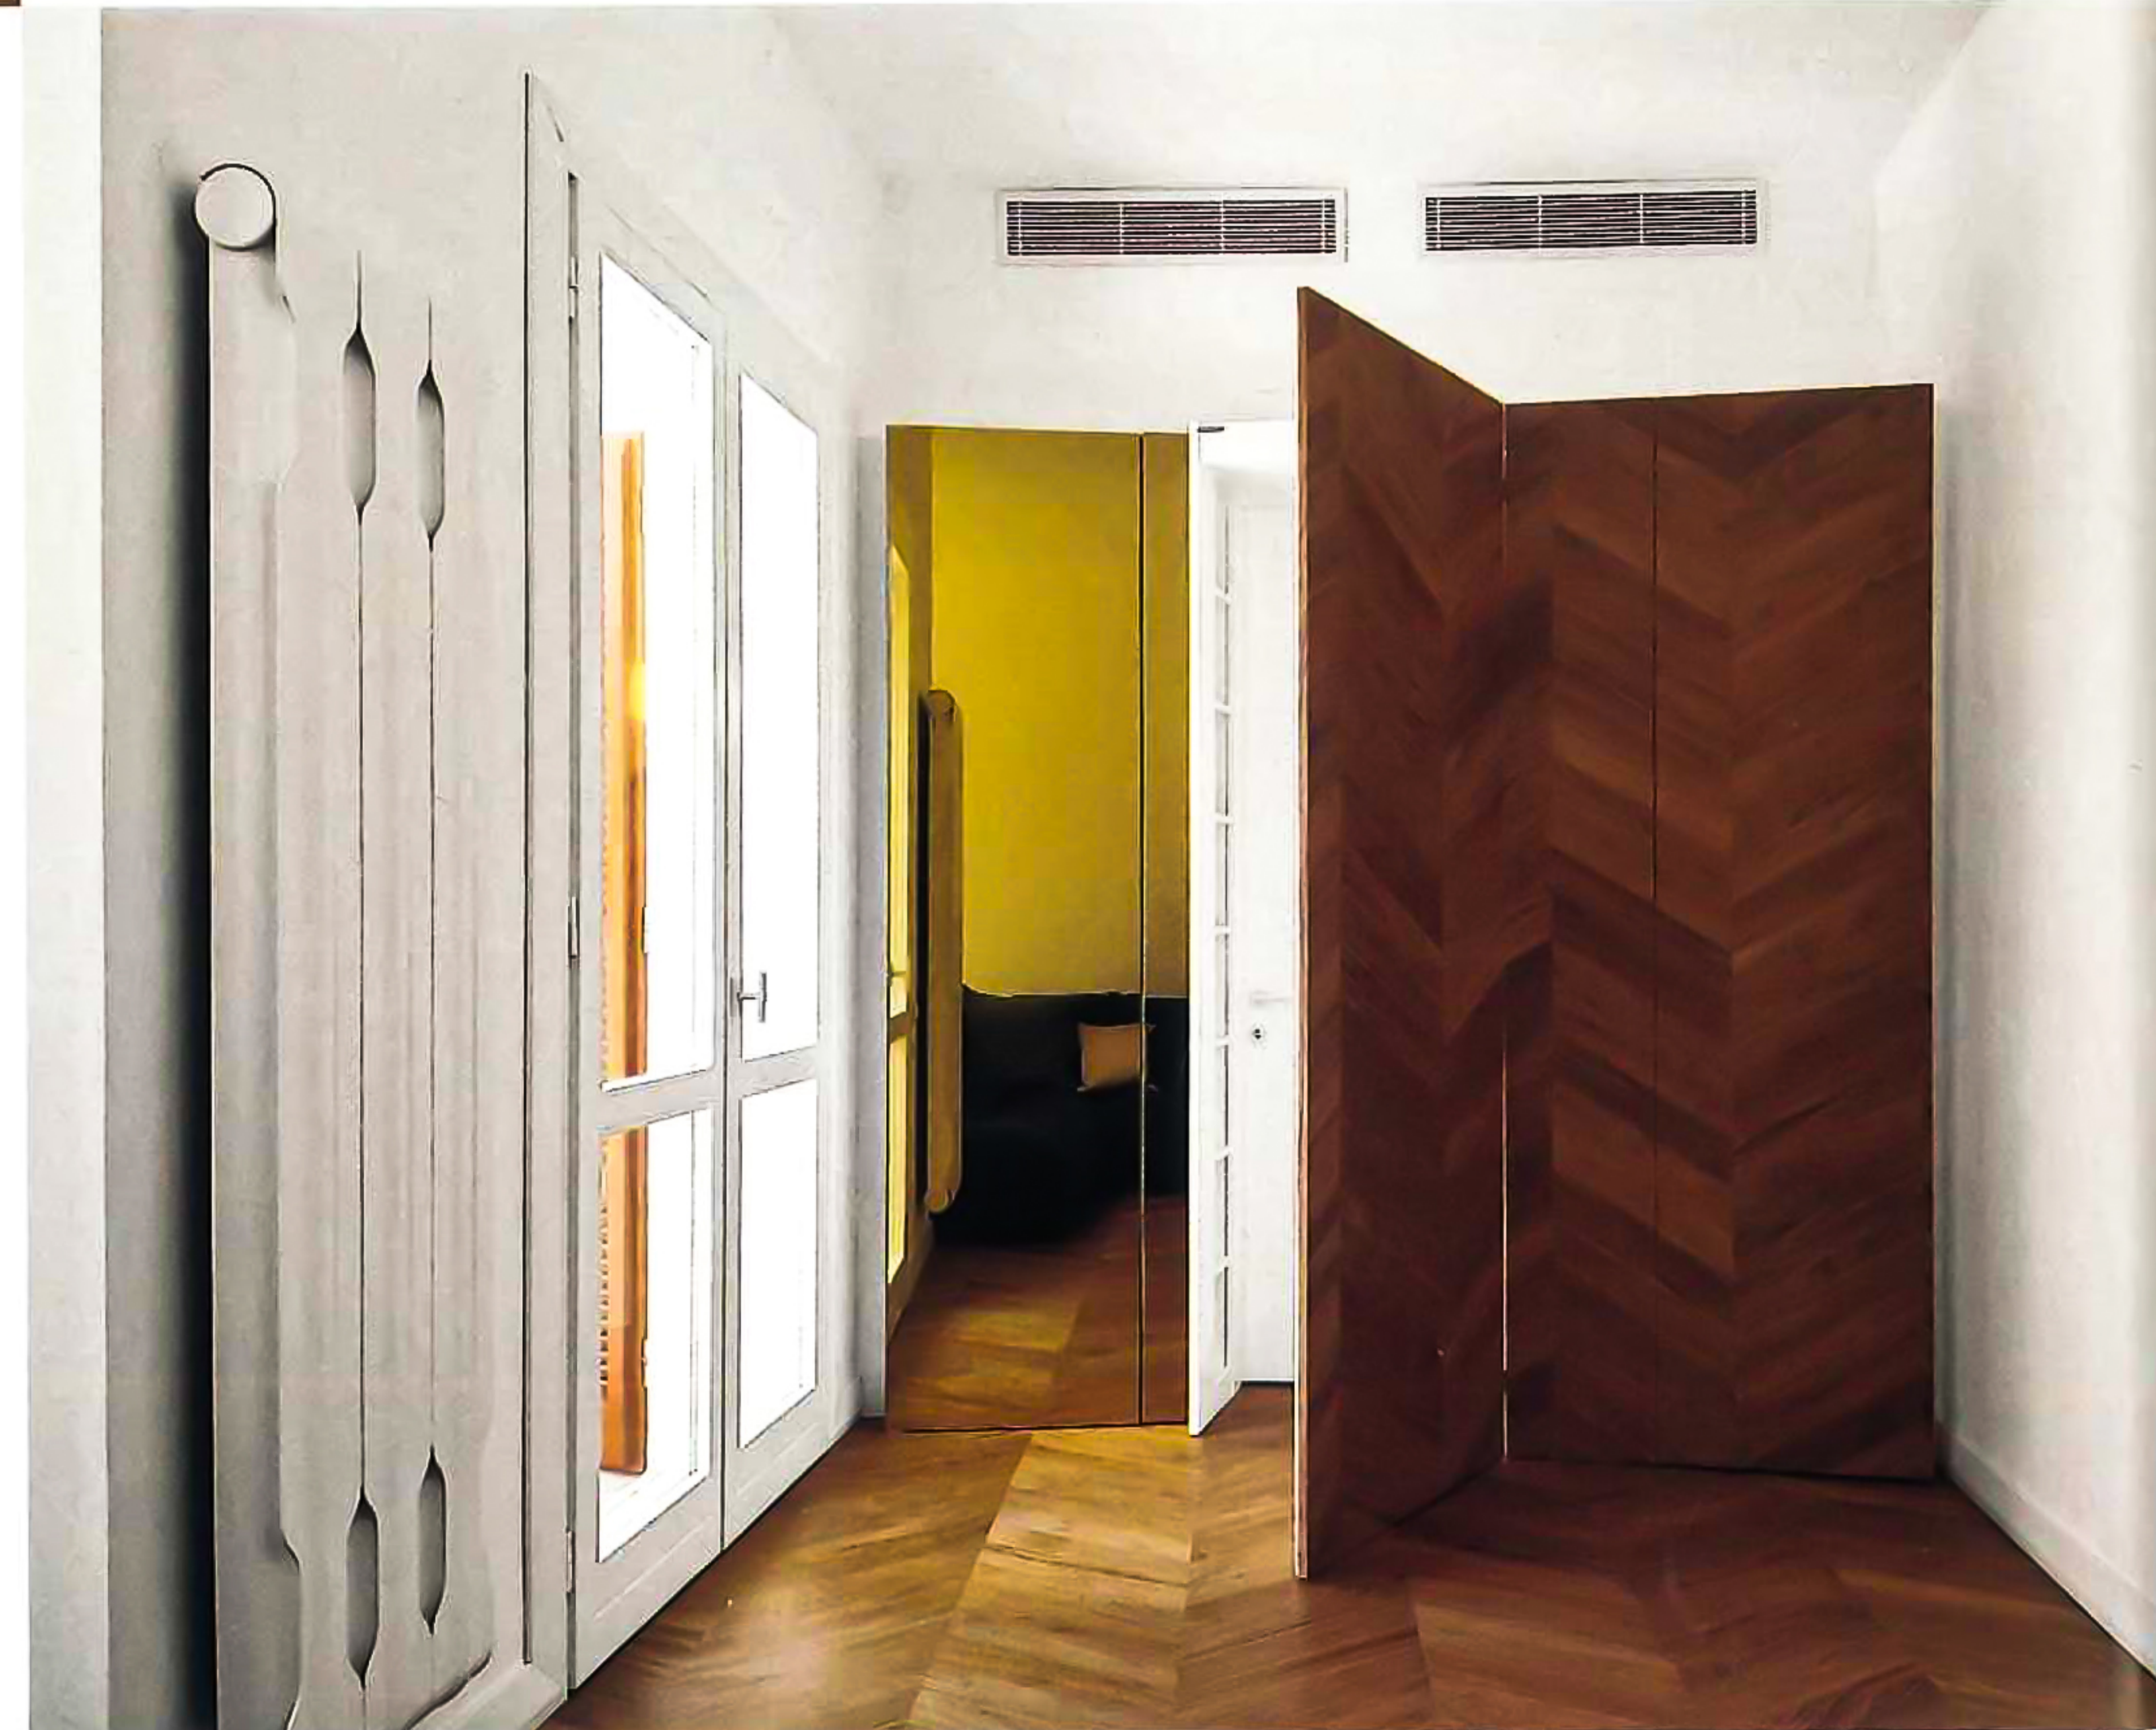

CINZIA MONDELLO
CINZIA MONDELLO
VIZINI