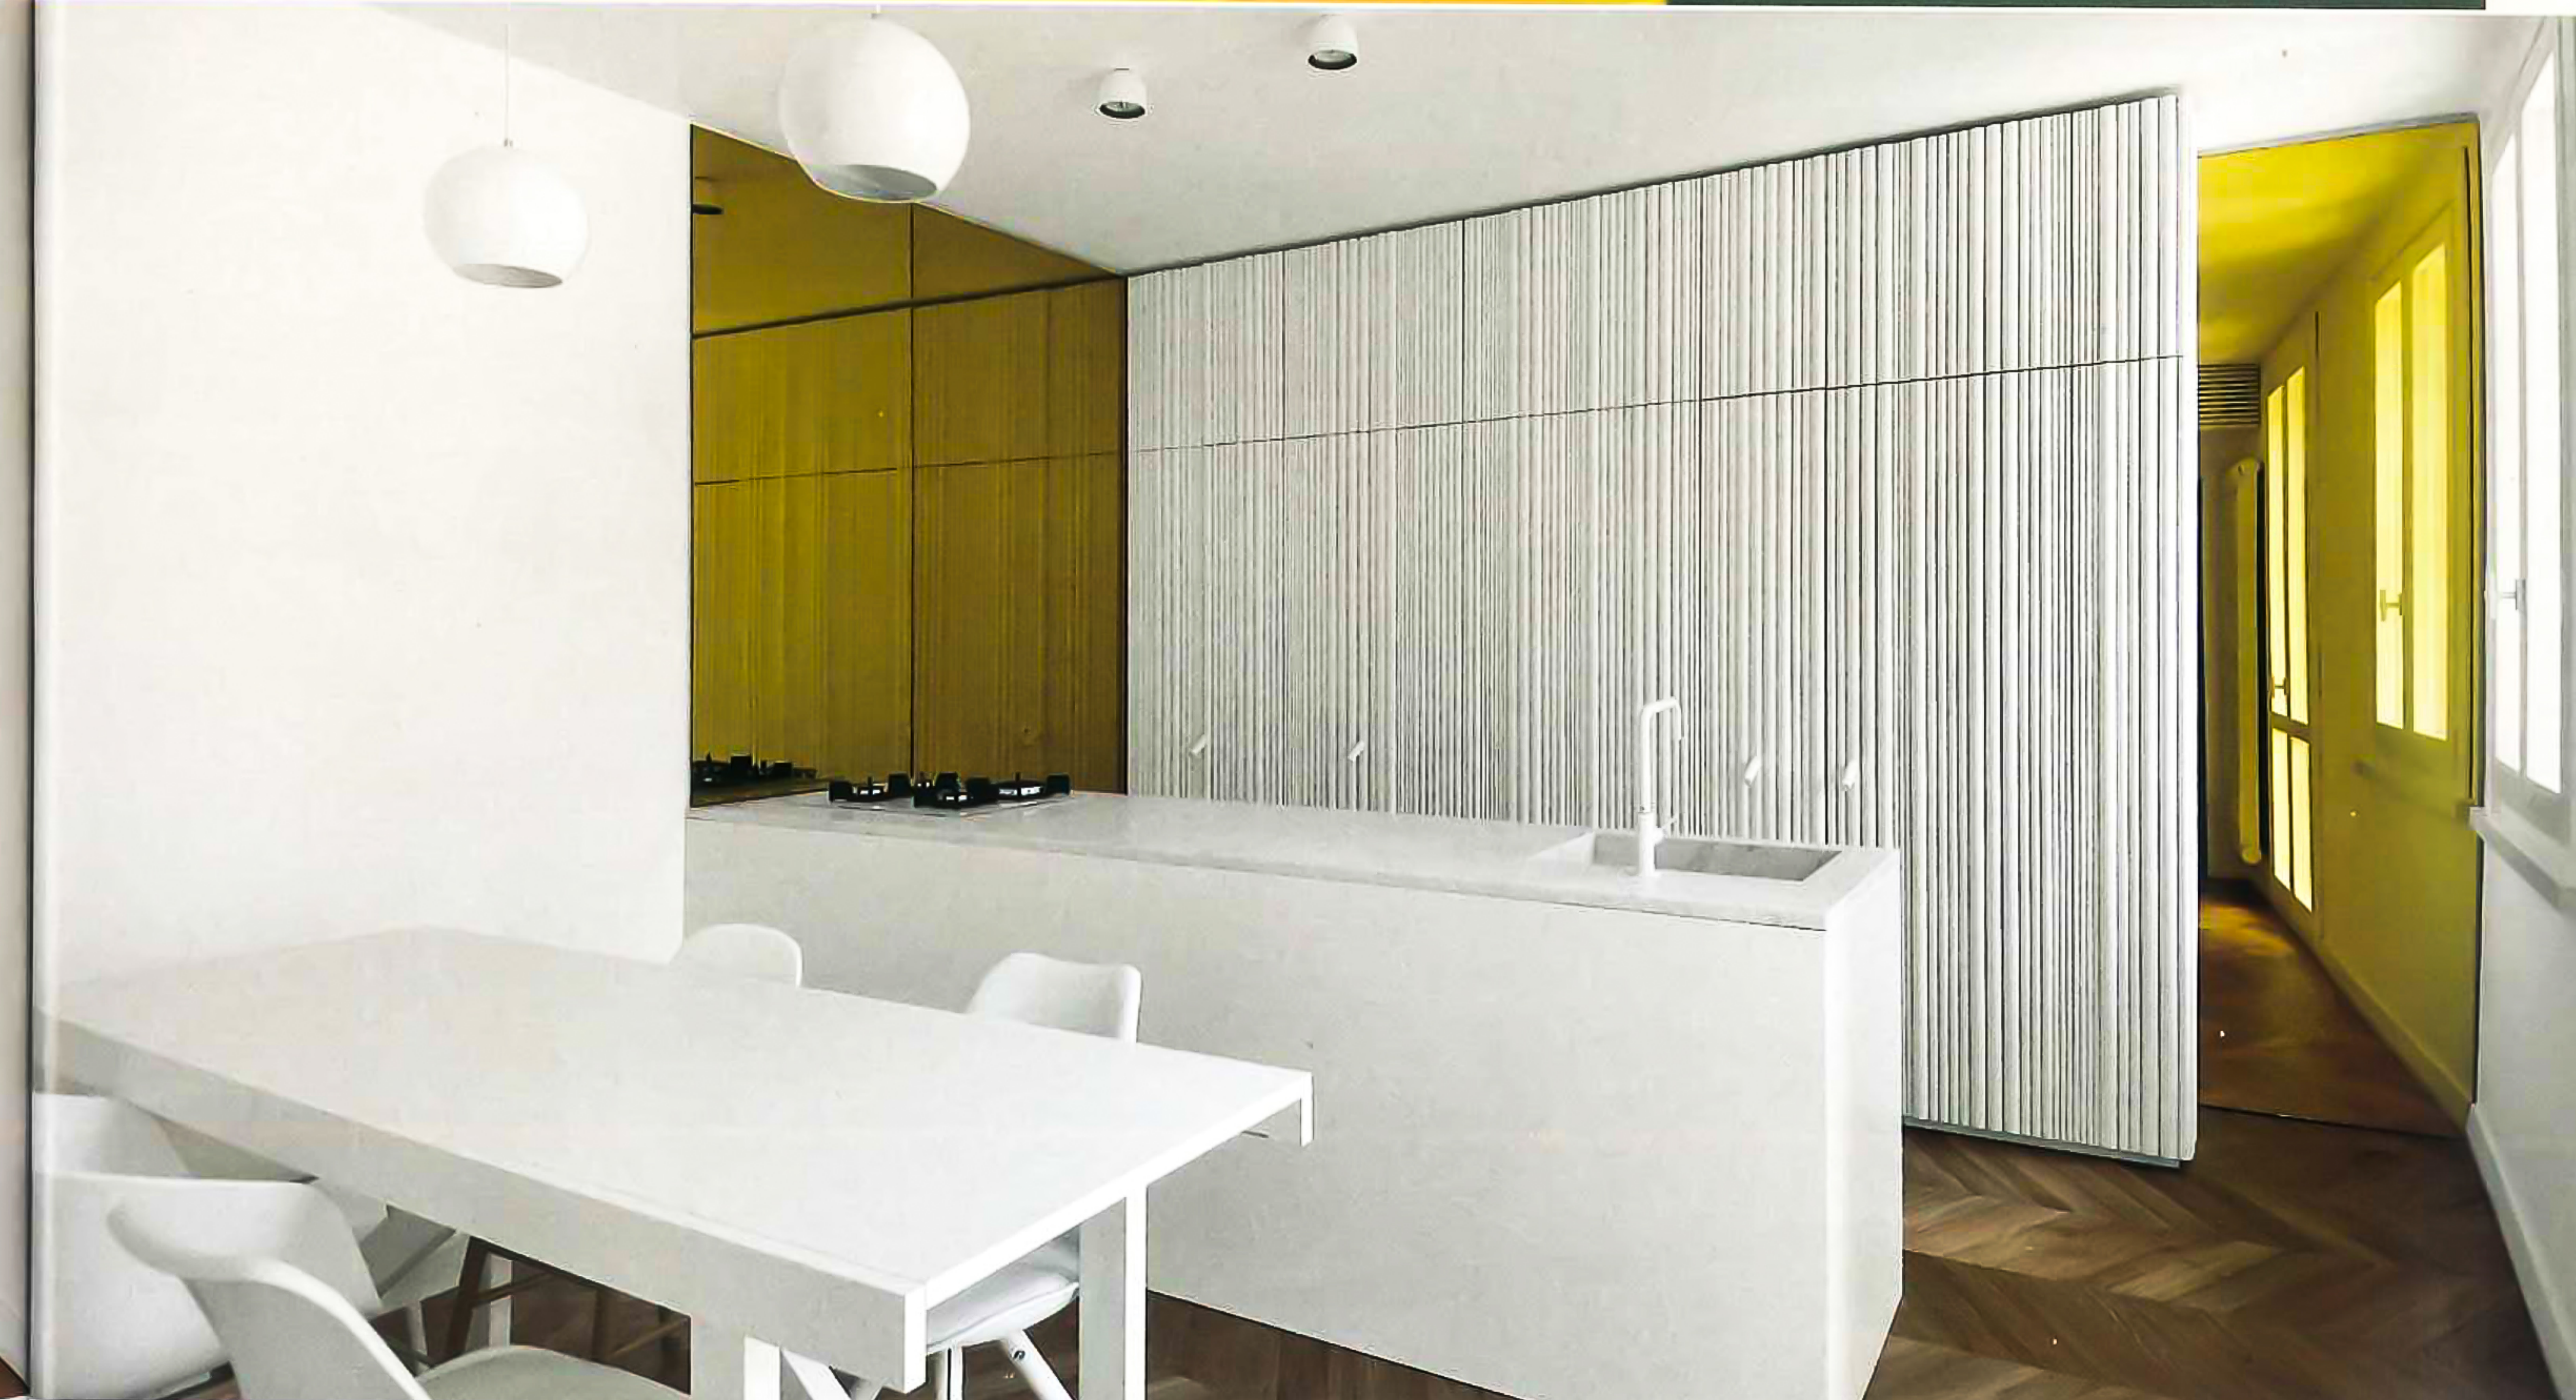

with the adjacent shower's turquoise glass front.

Another intriguing detail: The kitchen's door, not part of the cylinder-panel system, ➔

CINZIA MONDELLO
CINZIA MONDELLO
VIZINI

KITCHEN bath

Opposite, from top: Kitchen sink fittings are powder-coated stainless steel. The same panel solution fronts the bedroom closets. Parquet panels form a custom folding door between the living room and guest bathroom.

From top: The guest bathroom's sink is painted aluminum. In the kitchen, Verner Panton's pendant fixtures hang above Carlo Cimini's table.

is plain white, punctuated by two inset teak strips. The vertical strip intersects with the horizontal strip to form a cross. In Italy, food is sacred. —Edie Cohen