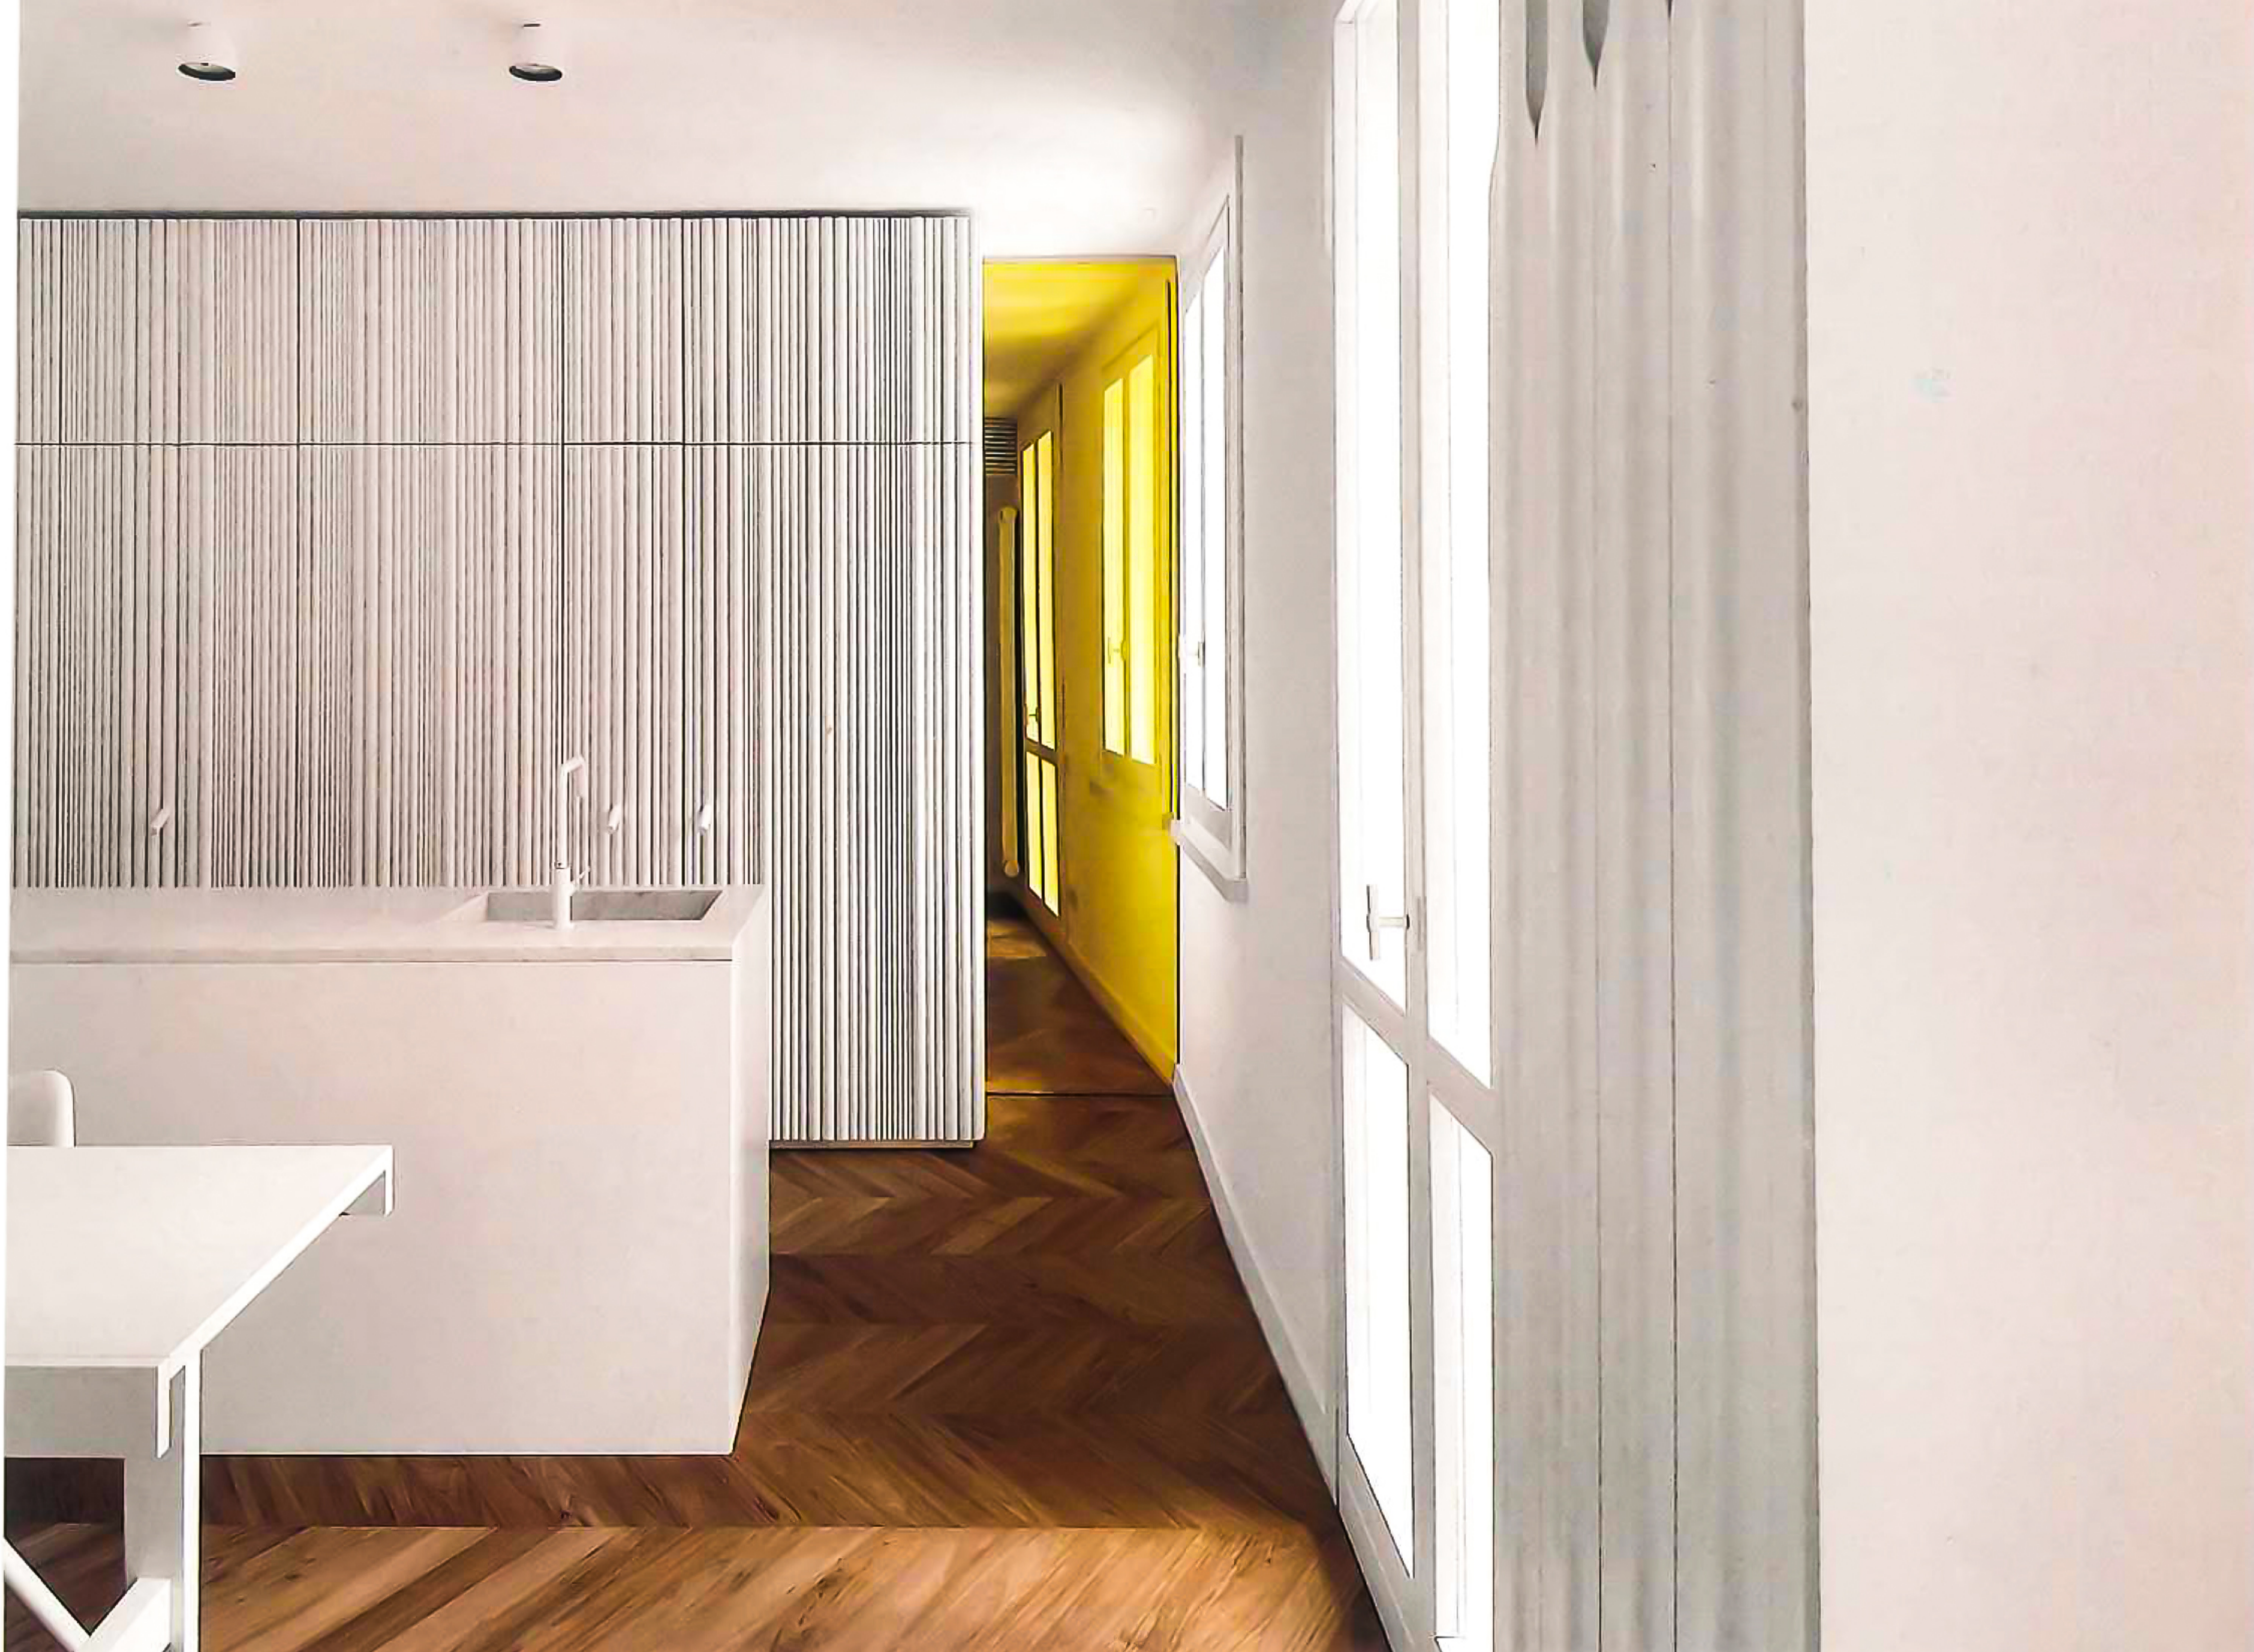

KITCHEN bath

firm: **tissellistudioarchitetti**
site: **cesena, italy**

hide and seek

From top: Cedar cylinders, glued together and lacquered, form panels that conceal shelves, appliances, and an additional work surface in the apartment's kitchen. Parquet is teak. ➤

What a delightful surprise to discover in the historic heart of Cesena, a city between the better-known Ravenna and Rimini on Italy's Adriatic Sea coast, a duplex apartment that's thoroughly contemporary. *Minimal, light, airy, and ingenious* are all pertinent adjectives. But it wasn't always that way. Tissellistudioarchitetti's

because the cylinders' size and shape remind him of bamboo. In the kitchen, which at first glance appears almost

empty, the panels slide or swing open to reveal shelves, appliances, and a work surface to supplement the island. In the bedroom, panels front the closets in addition to serving as a quasi-concealed door for the master bathroom.

Removing nonstructural walls on both levels, adding new doorways to the downstairs terrace, and inserting a skylight in the upstairs master suite all addressed the darkness problem. Doing away with corridors brought fluidity to the downstairs floor plan, now configured as a living room, an eat-in kitchen, and a guest bathroom. Throughout, the envelope's palette is limited: herringbone teak flooring with white walls enlivened by strategically placed swaths of sunny yellow and panels of gold-tinted mirror, shimmering touches of elegance.